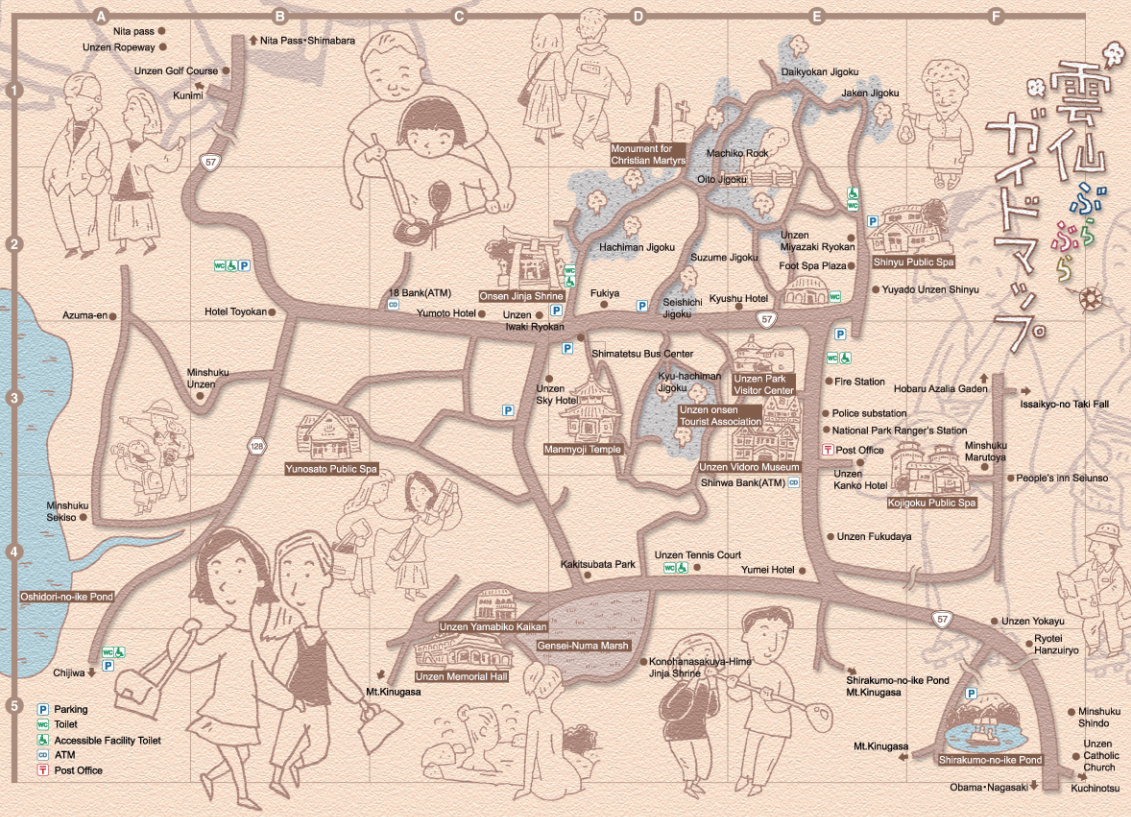

# 雲ガイトマイン

- Parking
- Toilet
- Accessible Facility Toilet
- ATM
- Post Office

Nita Pass ●  
Unzen Ropeway ●

Unzen Golf Course ●  
Kunimi ●

Azuma-en ●  
Hotel Toyokan ●

Minshuku Seiso ●

Oshidori-no-ike Pond ●

Chijawa ●

Minshuku Unzen ●

Yunosato Public Spa ●

Unzen Yamabiko Kaikan ●  
Unzen Memorial Hall ●

Mt. Kinugasa ●

18 Bank(ATM) ●  
Onsen Jinya Shrine ●  
Yumoto Hotel ●  
Unzen ●  
Iwaki Ryokan ●

Shimatetsu Bus Center ●

Daiyokan Jigoku ●

Jaken Jigoku ●

Unzen Miyazaki Ryokan ●

Foot Spa Plaza ●

Shinyu Public Spa ●

Yuyado Unzen Shinyu ●

Fire Station ●

Police substation ●

Mt. Kinugasa ●

Mt. Kinugasa ●

Shirakumo-no-ike Pond ●

Obama-Nagasaki ●

Hobaru Azalia Garden ●

Minshuku Marutoya ●

People's Inn Seijuno ●

Unzen Yumei Hotel ●